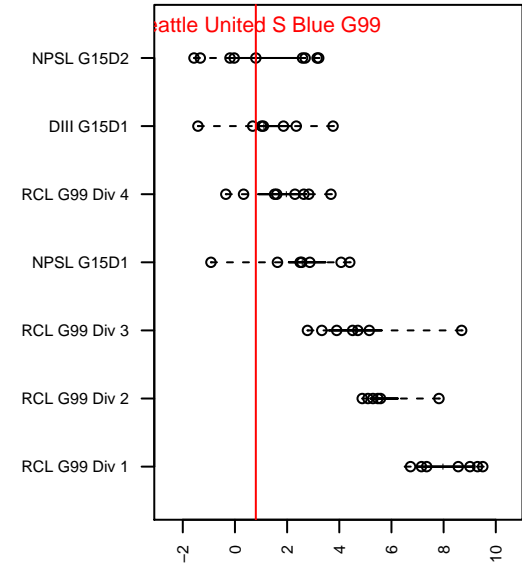

Seattle United S Blue G99

Seattle United Regional
 Seattle, WA
 G99 total strength=985
 attack=1.96 defense=1.84
 fall league = NPSL G15D2

alt names used:
 Seattle United South G99 Blue
 Seattle United South G99 Blue
 Seattle United South G99 Blue
 Seattle United South G99 Blue

Venues played:
 2014 Skagit Firecracker Gold U15
 2014 Crossfire Select Cup GU15 Silver
 2014 NPSL G15D2
 2014 Founders Cup G99

Seattle United S Blue G99
 Dots are actual minus expected GF (blue circles) and GA (red triangles).
 Blue line is smoothed change in attack strength. Red is smoothed change in defense strength.

**attack and defense variance (black dot)
relative to other teams
and top 10 in region**

**attack and defense rating
relative to others at age
and all opponents in last 13 months**

Performance relative to 13 month average