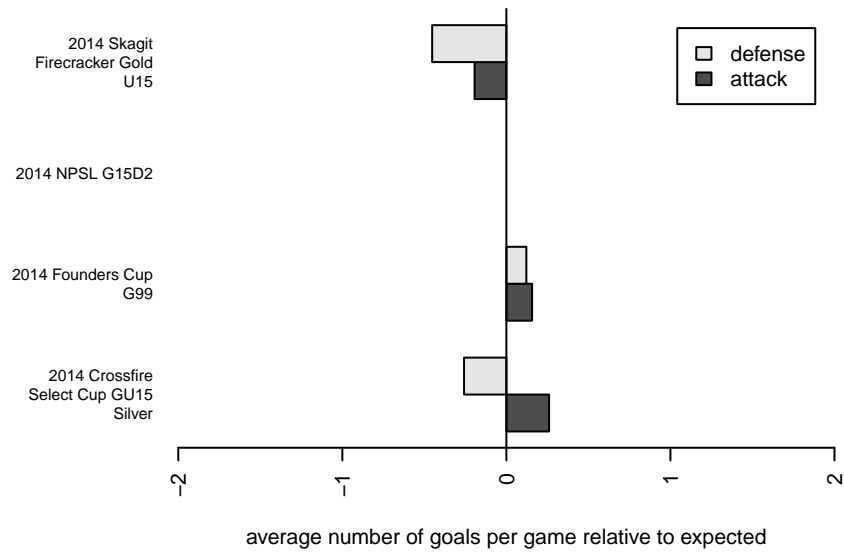

Seattle United S Blue G99

Seattle United Regional
 Seattle, WA
 G99 total strength=985
 attack=1.96 defense=1.84
 fall league = NPSL G15D2

alt names used:
 Seattle United South G99 Blue
 Seattle United South G99 Blue
 Seattle United South G99 Blue
 Seattle United South G99 Blue

Venues played:
 2014 Skagit Firecracker Gold U15
 2014 Crossfire Select Cup GU15 Silver
 2014 NPSL G15D2
 2014 Founders Cup G99

Seattle United S Blue G99
 Dots are actual minus expected GF (blue circles) and GA (red triangles).
 Blue line is smoothed change in attack strength. Red is smoothed change in defense strength.

**attack and defense variance (black dot)
relative to other teams
and top 10 in region**

**attack and defense rating
relative to others at age
and all opponents in last 13 months**

Performance relative to 13 month average