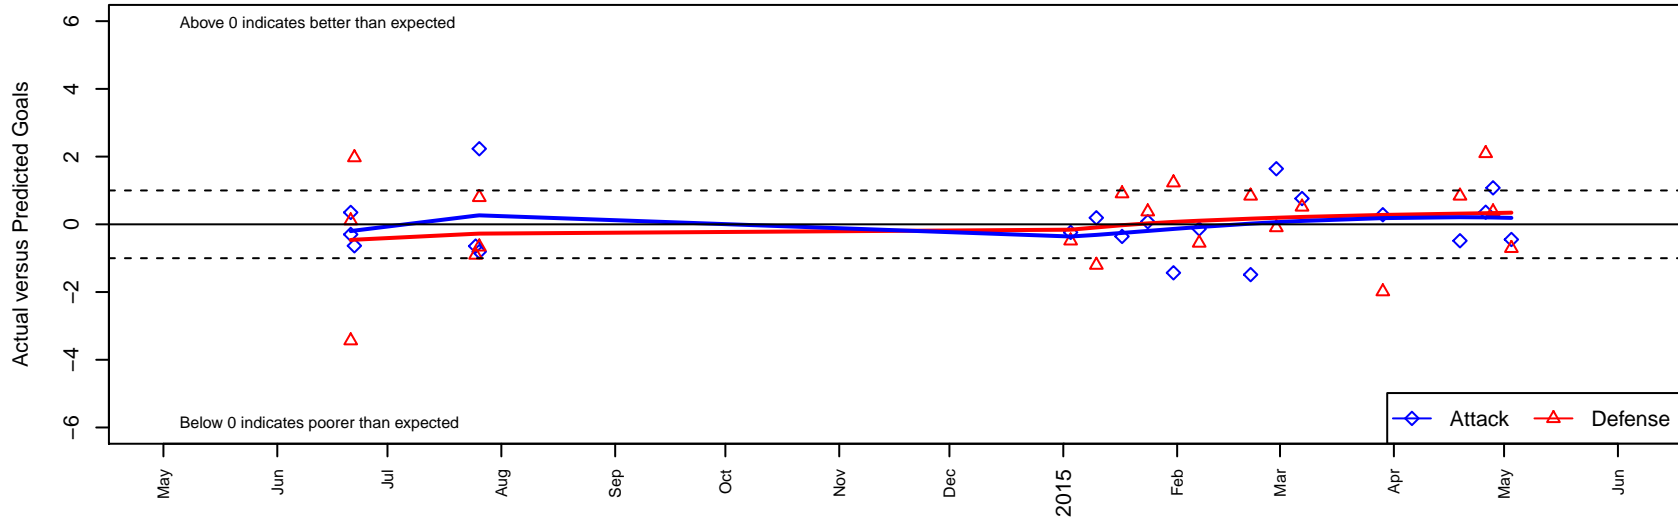

Seattle United S Blue G99

Seattle United Regional
 Seattle, WA
 G99 total strength=985
 attack=1.96 defense=1.84
 fall league = NPSL G15D2

alt names used:
 Seattle United South G99 Blue
 Seattle United South G99 Blue
 Seattle United South G99 Blue
 Seattle United South G99 Blue

Venues played:
 2014 Skagit Firecracker Gold U15
 2014 Crossfire Select Cup GU15 Silver
 2014 NPSL G15D2
 2014 Founders Cup G99

Seattle United S Blue G99
 Dots are actual minus expected GF (blue circles) and GA (red triangles).
 Blue line is smoothed change in attack strength. Red is smoothed change in defense strength.

**attack and defense variance (black dot)
relative to other teams
and top 10 in region**

**attack and defense rating
relative to others at age
and all opponents in last 13 months**

Performance relative to 13 month average